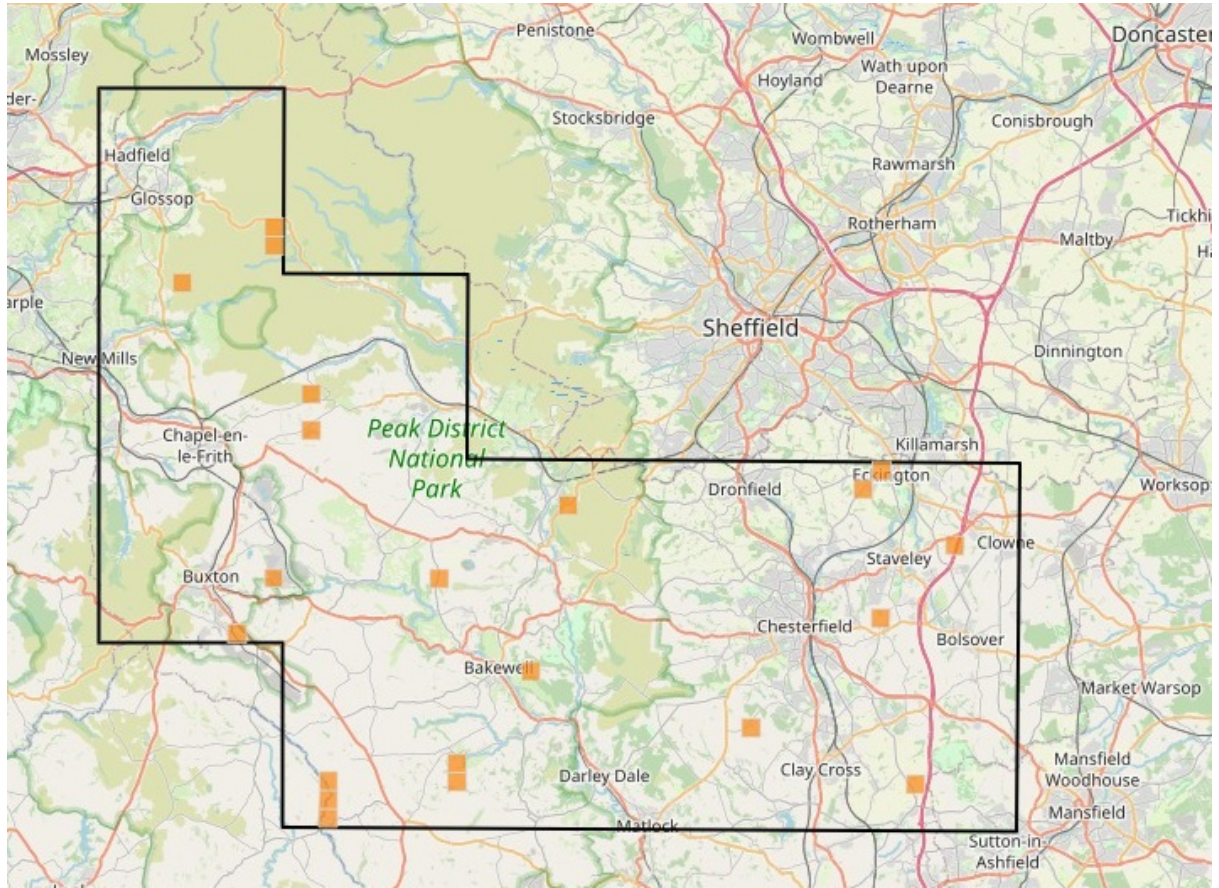

BTO BREEDING BIRD SURVEY

The BTO's Breeding Bird Survey (BBS) monitors the population changes of over 100 species across the UK through the efforts of volunteers who survey their randomly selected 1km square each spring. It is a great way to make your birdwatching count. The only requirement is that you are able to confidently identify the species you are *likely* to encounter in a given square by sight and sound.

The survey involves a recce visit to assess the habitat, and two early-morning spring visits to count all the birds that you see or hear while walking two 1km lines (transects) across the square, plus nest counts for any colonial species. Each visit will take about 2 hours, covering around 3 kms/2 miles, noting on a paper form every bird that you come across by sight or sound. Where possible the route will follow public rights of way, but this isn't always possible. The nature of the terrain, and hence the effort required to cover it, will vary depending on the habitats and access within a square. You can optionally record any mammals that you come across, and visit the square later in the season to look for butterflies. Data can be entered to BBS-Online or paper copies can be returned for input by the BTO.

The maps below show the available squares in each part of the county as at 16 December 2022.

Derbyshire North

Derbyshire South